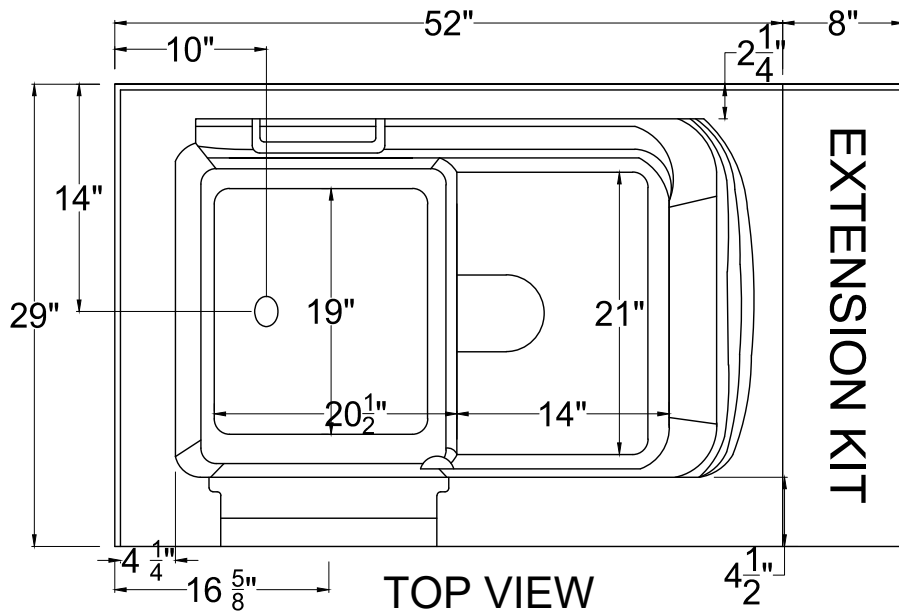

2952

CURVED DOOR • 8" EXTENSION PANEL • TILE FLANGE INCLUDED

Meditub's 29x52 is constructed of the highest grade fiberglass composites with a triple gel coat finish for beauty, durability and our unique knee-cut-away door design. The 29x52 is perfect for new construction and retro fitting because of its industry standard size. It comes with a stainless steel frame for long lasting strength and adjustable feet for easy installation and leveling.

DOOR / DRAIN SIDE OPTIONS:

-  left
-  right

Available Colors.....	White / Biscuit	Air System Available	Yes
Material	Gelcoat	Hydro System Available	Yes
Door Swing	Inward	Dual System Available	Yes
Extension Kit.....	8"	Non Slip Floor	Yes
Dimensions.....	29(W)x52(L)x40(H)	Faucet Deck	Yes
Seat	Yes	Capacity	65Gal
Seat Height	17"	Unit Weight	221Lbs
Seat Contoured.....	Yes	Approx Shipping Weight.....	241Lbs