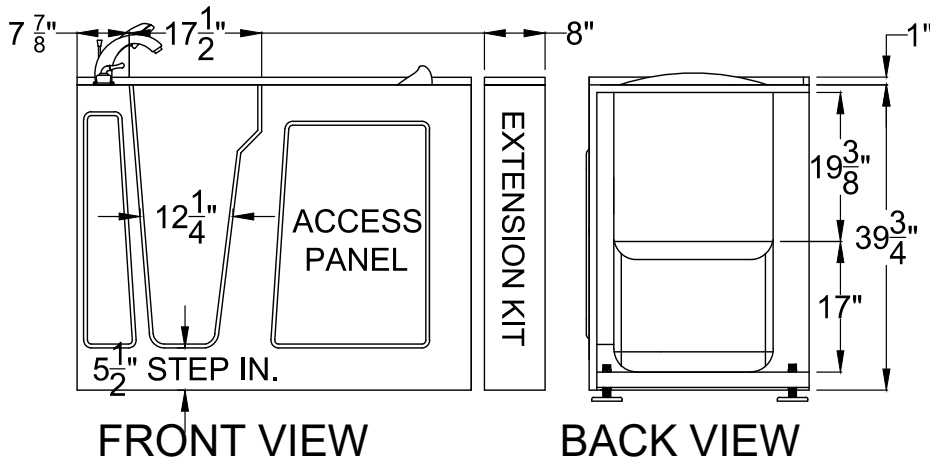

2952

CURVED DOOR • 8" EXTENSION PANEL • TILE FLANGE INCLUDED

Meditub's 29x52 is constructed of the highest grade fiberglass composites with a triple gel coat finish for beauty, durability and our unique knee-cut-away door design. The 29x52 is perfect for new construction and retro fitting because of its industry standard size. It comes with a stainless steel frame for long lasting strength and adjustable feet for easy installation and leveling.

DOOR / DRAIN SIDE OPTIONS:

-  left
-  right

Available Colors.....	White / Biscuit	Air System Available	Yes
Material	Gelcoat	Hydro System Available	Yes
Door Swing	Inward	Dual System Available	Yes
Extension Kit.....	8"	Non Slip Floor	Yes
Dimensions.....	29(W)x52(L)x40(H)	Faucet Deck	Yes
Seat	Yes	Capacity	65Gal
Seat Height	17"	Unit Weight	221Lbs
Seat Contoured.....	Yes	Approx Shipping Weight.....	241Lbs