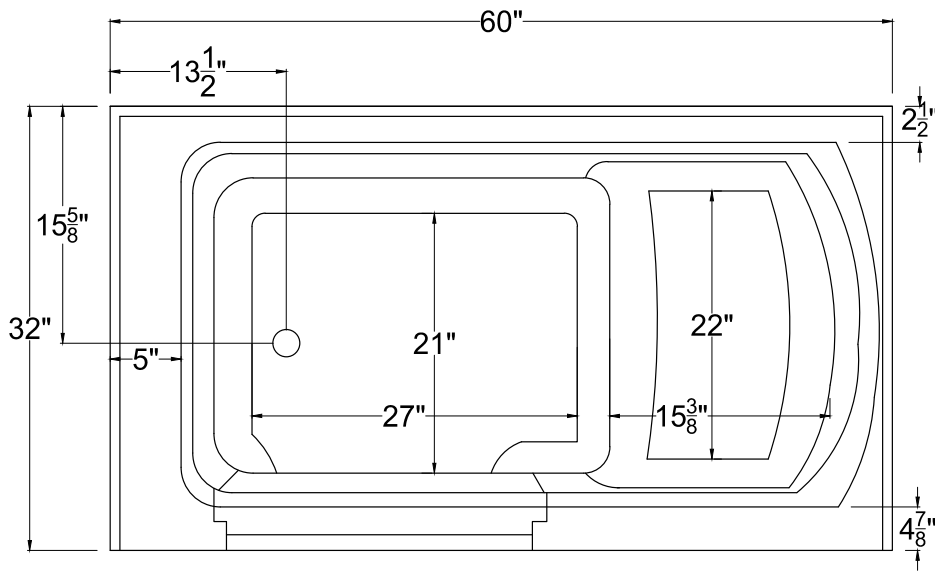

3260

RETROFIT • TILE FLANGE INCLUDED

Meditub's 32x60 is constructed of the highest quality industrial strength acrylic for beauty and durability. The 32x60 is perfect for new construction and or retro fitting because of its industry standard size. It comes with a stainless steel frame for long lasting strength and adjustable feet for easy installation and leveling.

TOP VIEW

FRONT VIEW

BACK VIEW

UNIT COLORS:

-  white
-  biscuit

TRIM COLORS:

-  chrome
-  color-matched

OPTIONS:

- soaker
- air therapy
- hydro therapy
- dual therapy

ACCESSORIES:

-  chromatherapy
-  aromatherapy
-  autodrain

DOOR / DRAIN SIDE OPTIONS:

left

right

Available Colors.....	White / Biscuit	Air System Available	Yes
Material	Acrylic	Hydro System Available	Yes
Door Swing	Inward	Dual System Available	Yes
Extension Kit.....	No	Non Slip Floor	Yes
Dimensions.....	32W)x60(L)x40(H)	Faucet Deck	Yes
Seat	Yes	Capacity	85Gal
Seat Height	17"	Unit Weight	220Lbs
Seat Contoured.....	Yes	Approx Shipping Weight.....	240Lbs