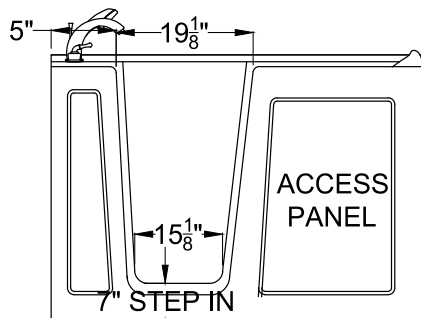

FRONT VIEW

UNIT COLORS:

- white
- biscuit

TRIM COLORS:

- chrome
- color-matched

OPTIONS:

- soaker
- air therapy
- hydro therapy
- dual therapy

ACCESSORIES:

- chromatherapy
- aromatherapy
- autodrain

DOOR / DRAIN SIDE OPTIONS:

left

right

Available Colors.....	White / Biscuit	Air System Available	Yes
Material	Acrylic	Hydro System Available	Yes
Door Swing	Inward	Dual System Available	Yes
Extension Kit.....	No	Non Slip Floor	Yes
Dimensions.....	32W)x60(L)x40(H)	Faucet Deck	Yes
Seat	Yes	Capacity	85Gal
Seat Height	17"	Unit Weight	220Lbs
Seat Contoured.....	Yes	Approx Shipping Weight.....	240Lbs