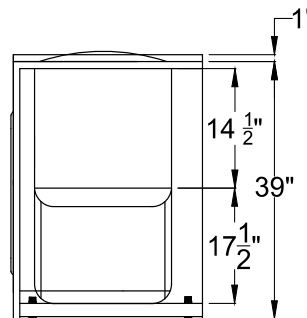

BACK VIEW

UNIT COLORS:

- white
- biscuit

TRIM COLORS:

- chrome
- color-matched

OPTIONS:

- soaker
- air therapy
- hydro therapy
- dual therapy

ACCESSORIES:

- chromatherapy
- aromatherapy
- autodrain

DOOR / DRAIN SIDE OPTIONS:

left

right

Available Colors.....	White / Biscuit	Air System Available	Yes
Material	Acrylic	Hydro System Available	Yes
Door Swing	Inward	Dual System Available	Yes
Extension Kit.....	No	Non Slip Floor	Yes
Dimensions.....	32W)x60(L)x40(H)	Faucet Deck	Yes
Seat	Yes	Capacity	85Gal
Seat Height	17"	Unit Weight	220Lbs
Seat Contoured.....	Yes	Approx Shipping Weight.....	240Lbs